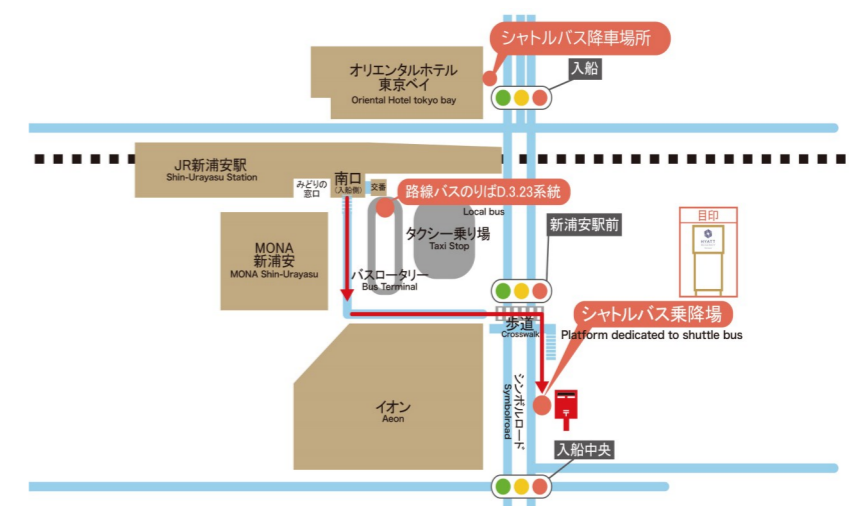

ホテル発 → 東京ディズニーリゾート Hotel → Tokyo Disney Resort				
7	00	30	50	
8	10	30	50	
9		30		
10		00		
11		30		
12	15		45	
13		30		
14	●10		40	
15	10		●40	
16	10		●40	
17		10		
18				
19				
20				
21				
22				
23				

※Route and schedule will change without notice

※Due to traffic condition, shuttle bus may not run on scheduled time

※The scheduled time for shuttle bus will change depending on opening hours for Tokyo Disney Resort

※No extra passengers are accepted when the bus reaches the maximum passenger especially right

東京ディズニーランド発 Depart Tokyo Disney land	
6	
7	
8	
9	
10	
11	
12	
13	55
14	●35
15	05 35
16	●05 35
17	●05 35
18	35
19	05 ●30 45
20	00 15 50 ●55
21	20

東京ディズニーシー発 Depart Tokyo Disney Sea	
6	
7	
8	
9	
10	
11	
12	
13	
14	05 ●45
15	15 45
16	●15 45
17	●15 45
18	45
19	15 ●40 55
20	10 25
21	00 ●05 15

新浦安駅発 Depart Shin-Urayasu Station	
6	
7	
8	
9	
10	50
11	
12	20 50
13	35
14	20
15	●00 30
16	00
17	00 ●30
18	00
19	00 30
20	25
21	
22	00